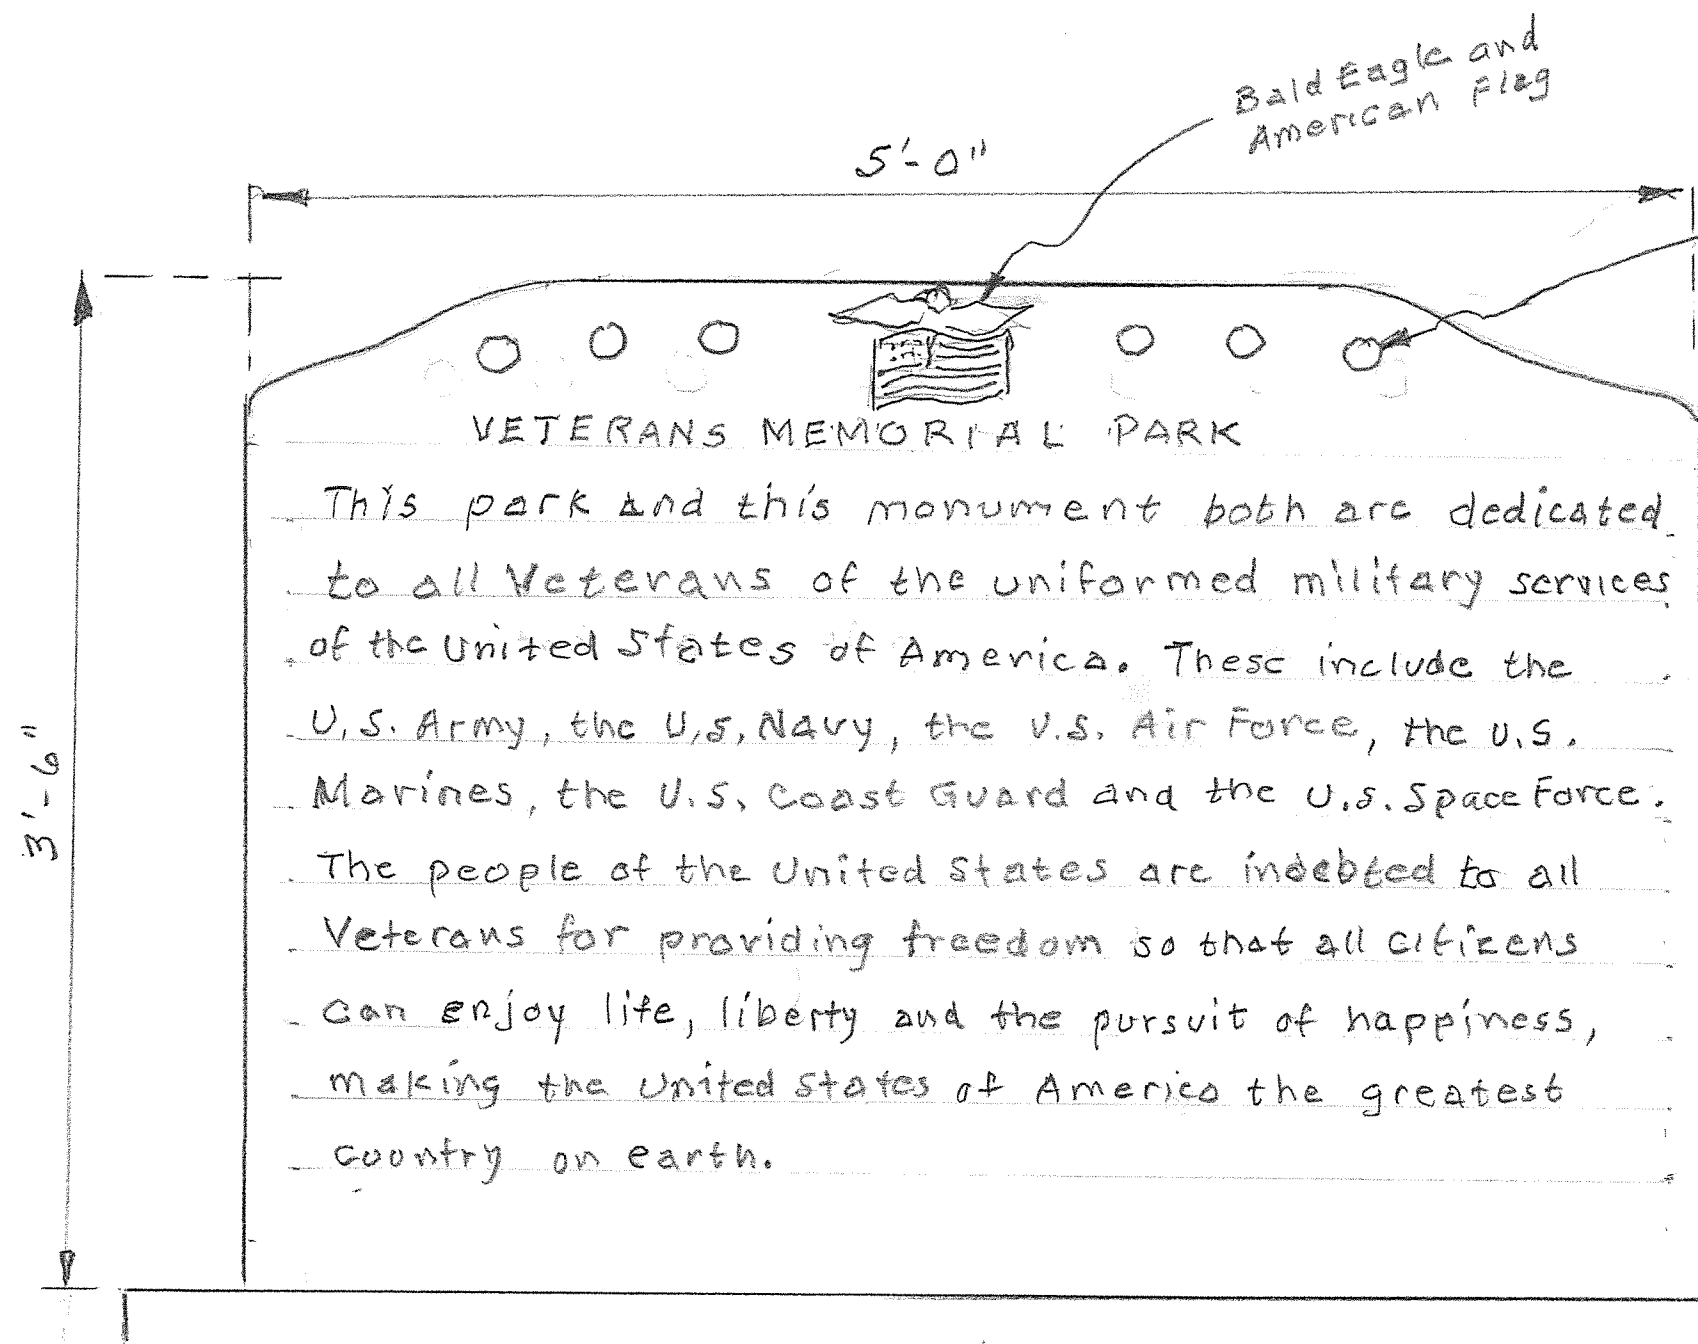

Existing Trail

Existing Trail

Proposed Veterans
Memorial Plan
Veterans Memorial Park
Canton, MO.

Scale: 1/4" = 1'-0"

Parking
Brose Ave.

Drawn by
J.J.C. 5/17/22

Proposed Monument for
 Veterans' Memorial Park
 Canton, Mo.

5/02/22

Scale 1" = 1.5'

by
 J.J.C.