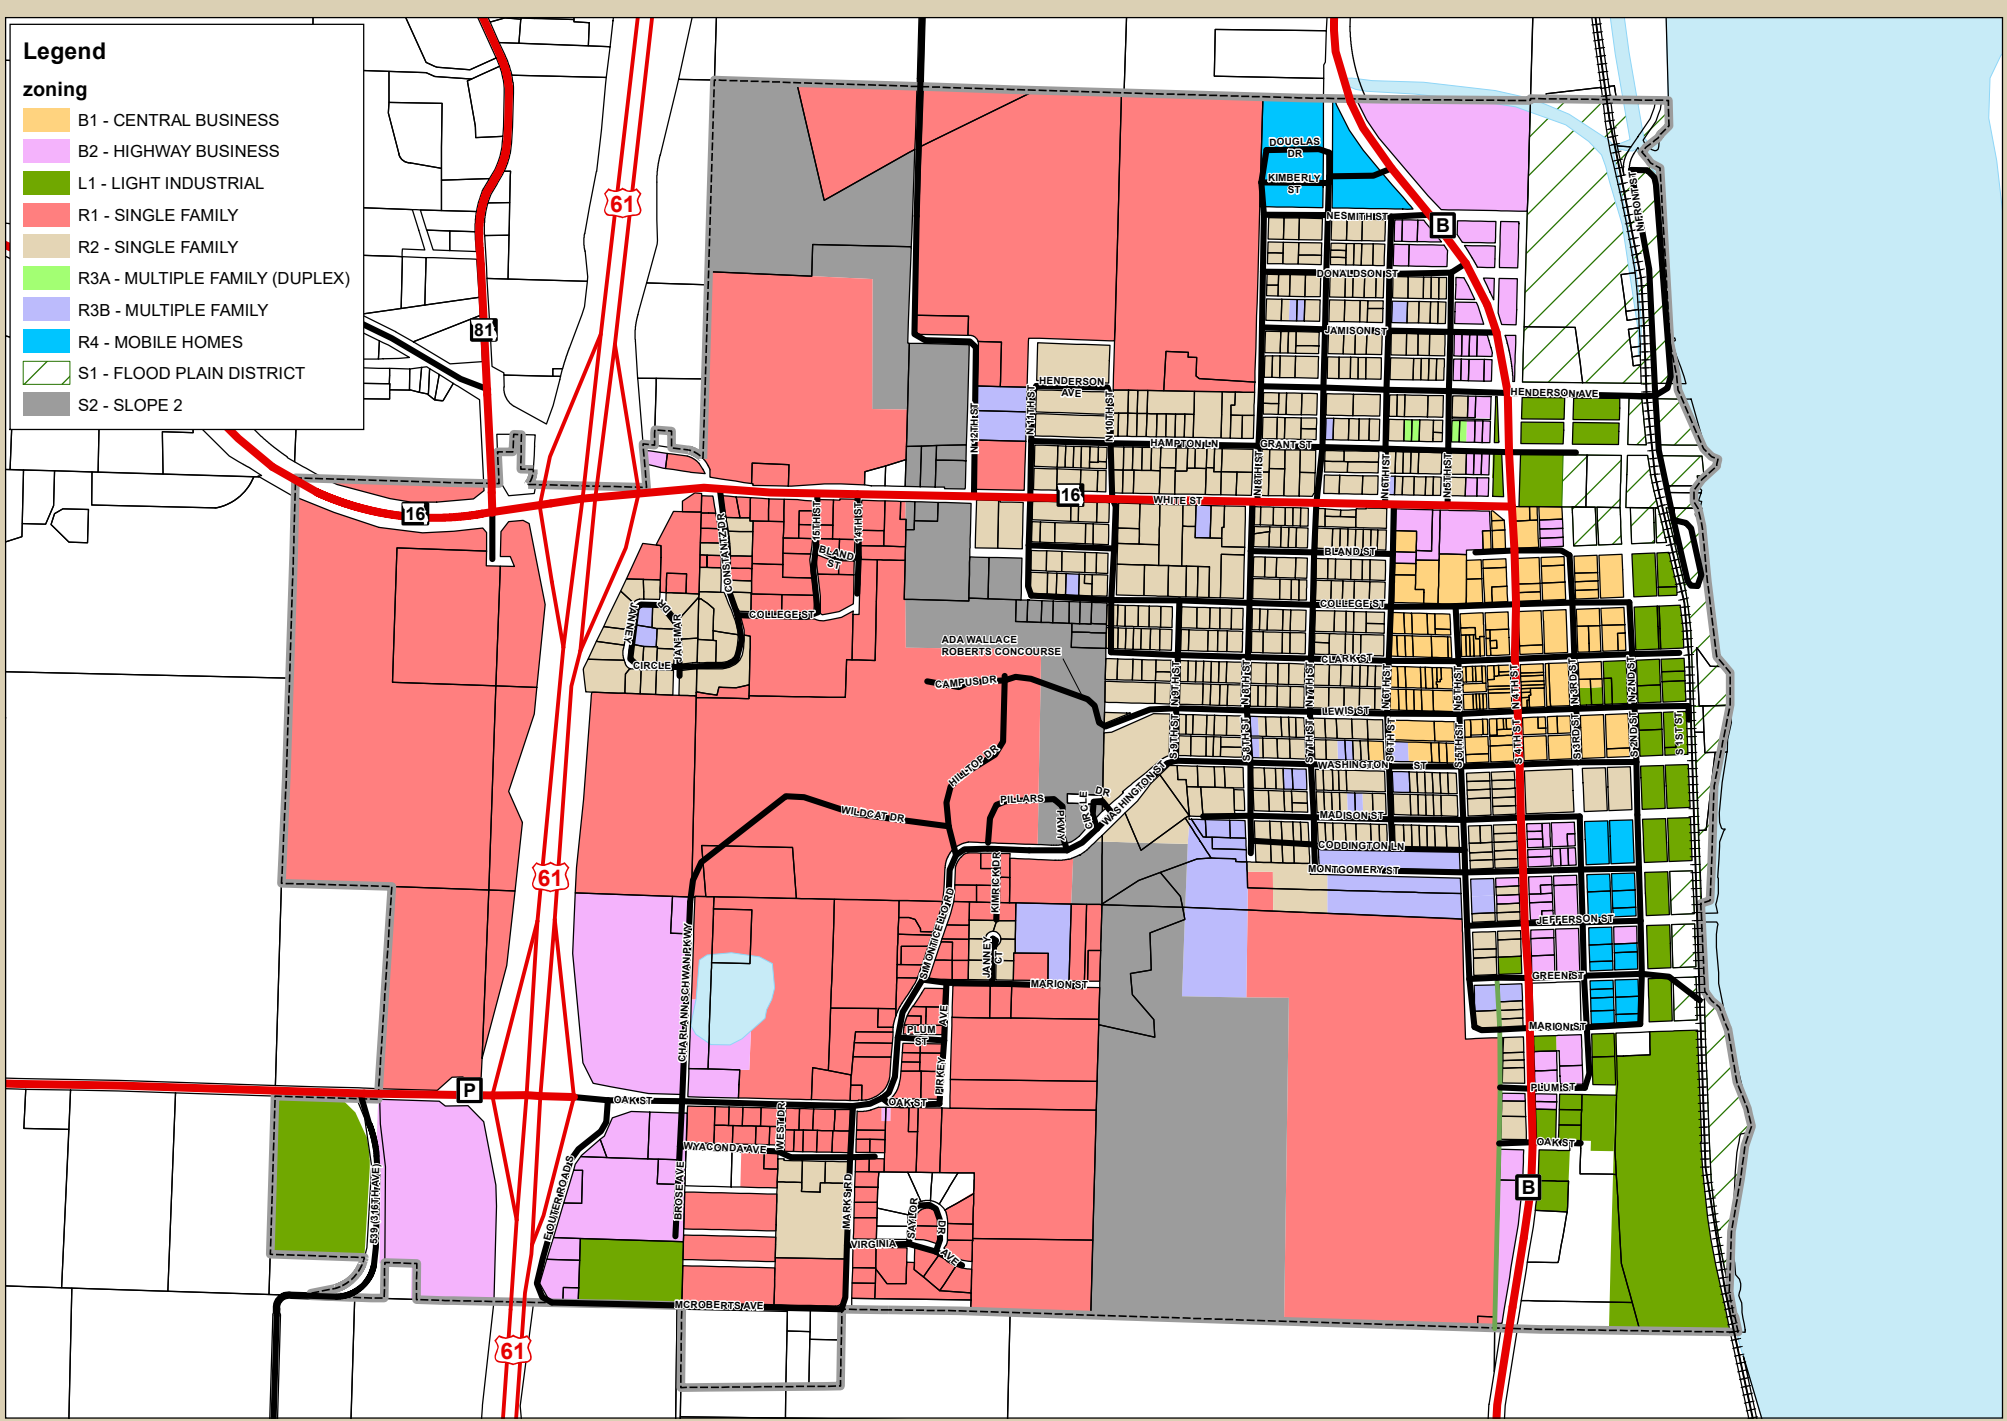

Legend

zoning

- B1 - CENTRAL BUSINESS
- B2 - HIGHWAY BUSINESS
- L1 - LIGHT INDUSTRIAL
- R1 - SINGLE FAMILY
- R2 - SINGLE FAMILY
- R3A - MULTIPLE FAMILY (DUPLEX)
- R3B - MULTIPLE FAMILY
- R4 - MOBILE HOMES
- S1 - FLOOD PLAIN DISTRICT
- S2 - SLOPE 2

City of Canton Zoning